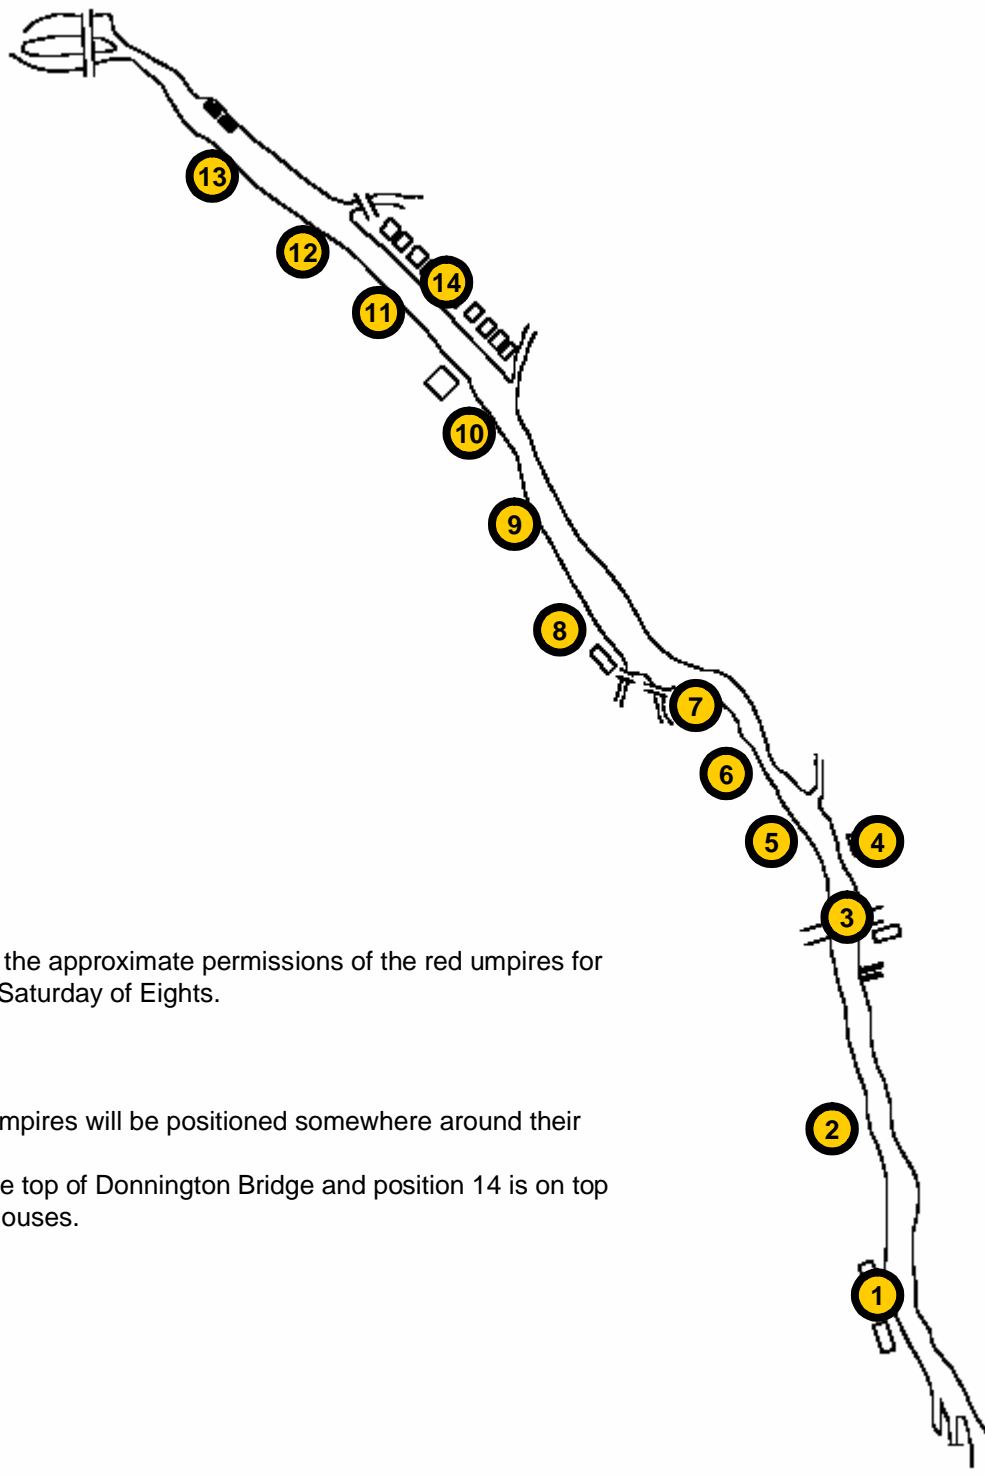

# Static Umpire Positions

This map shows the approximate positions of the red umpires for static umpiring on Saturday of Eights.

Please note:

- Blue and Green umpires will be positioned somewhere around their red counterpart.
- Position 3 is on the top of Donnington Bridge and position 14 is on top of one of the boathouses.